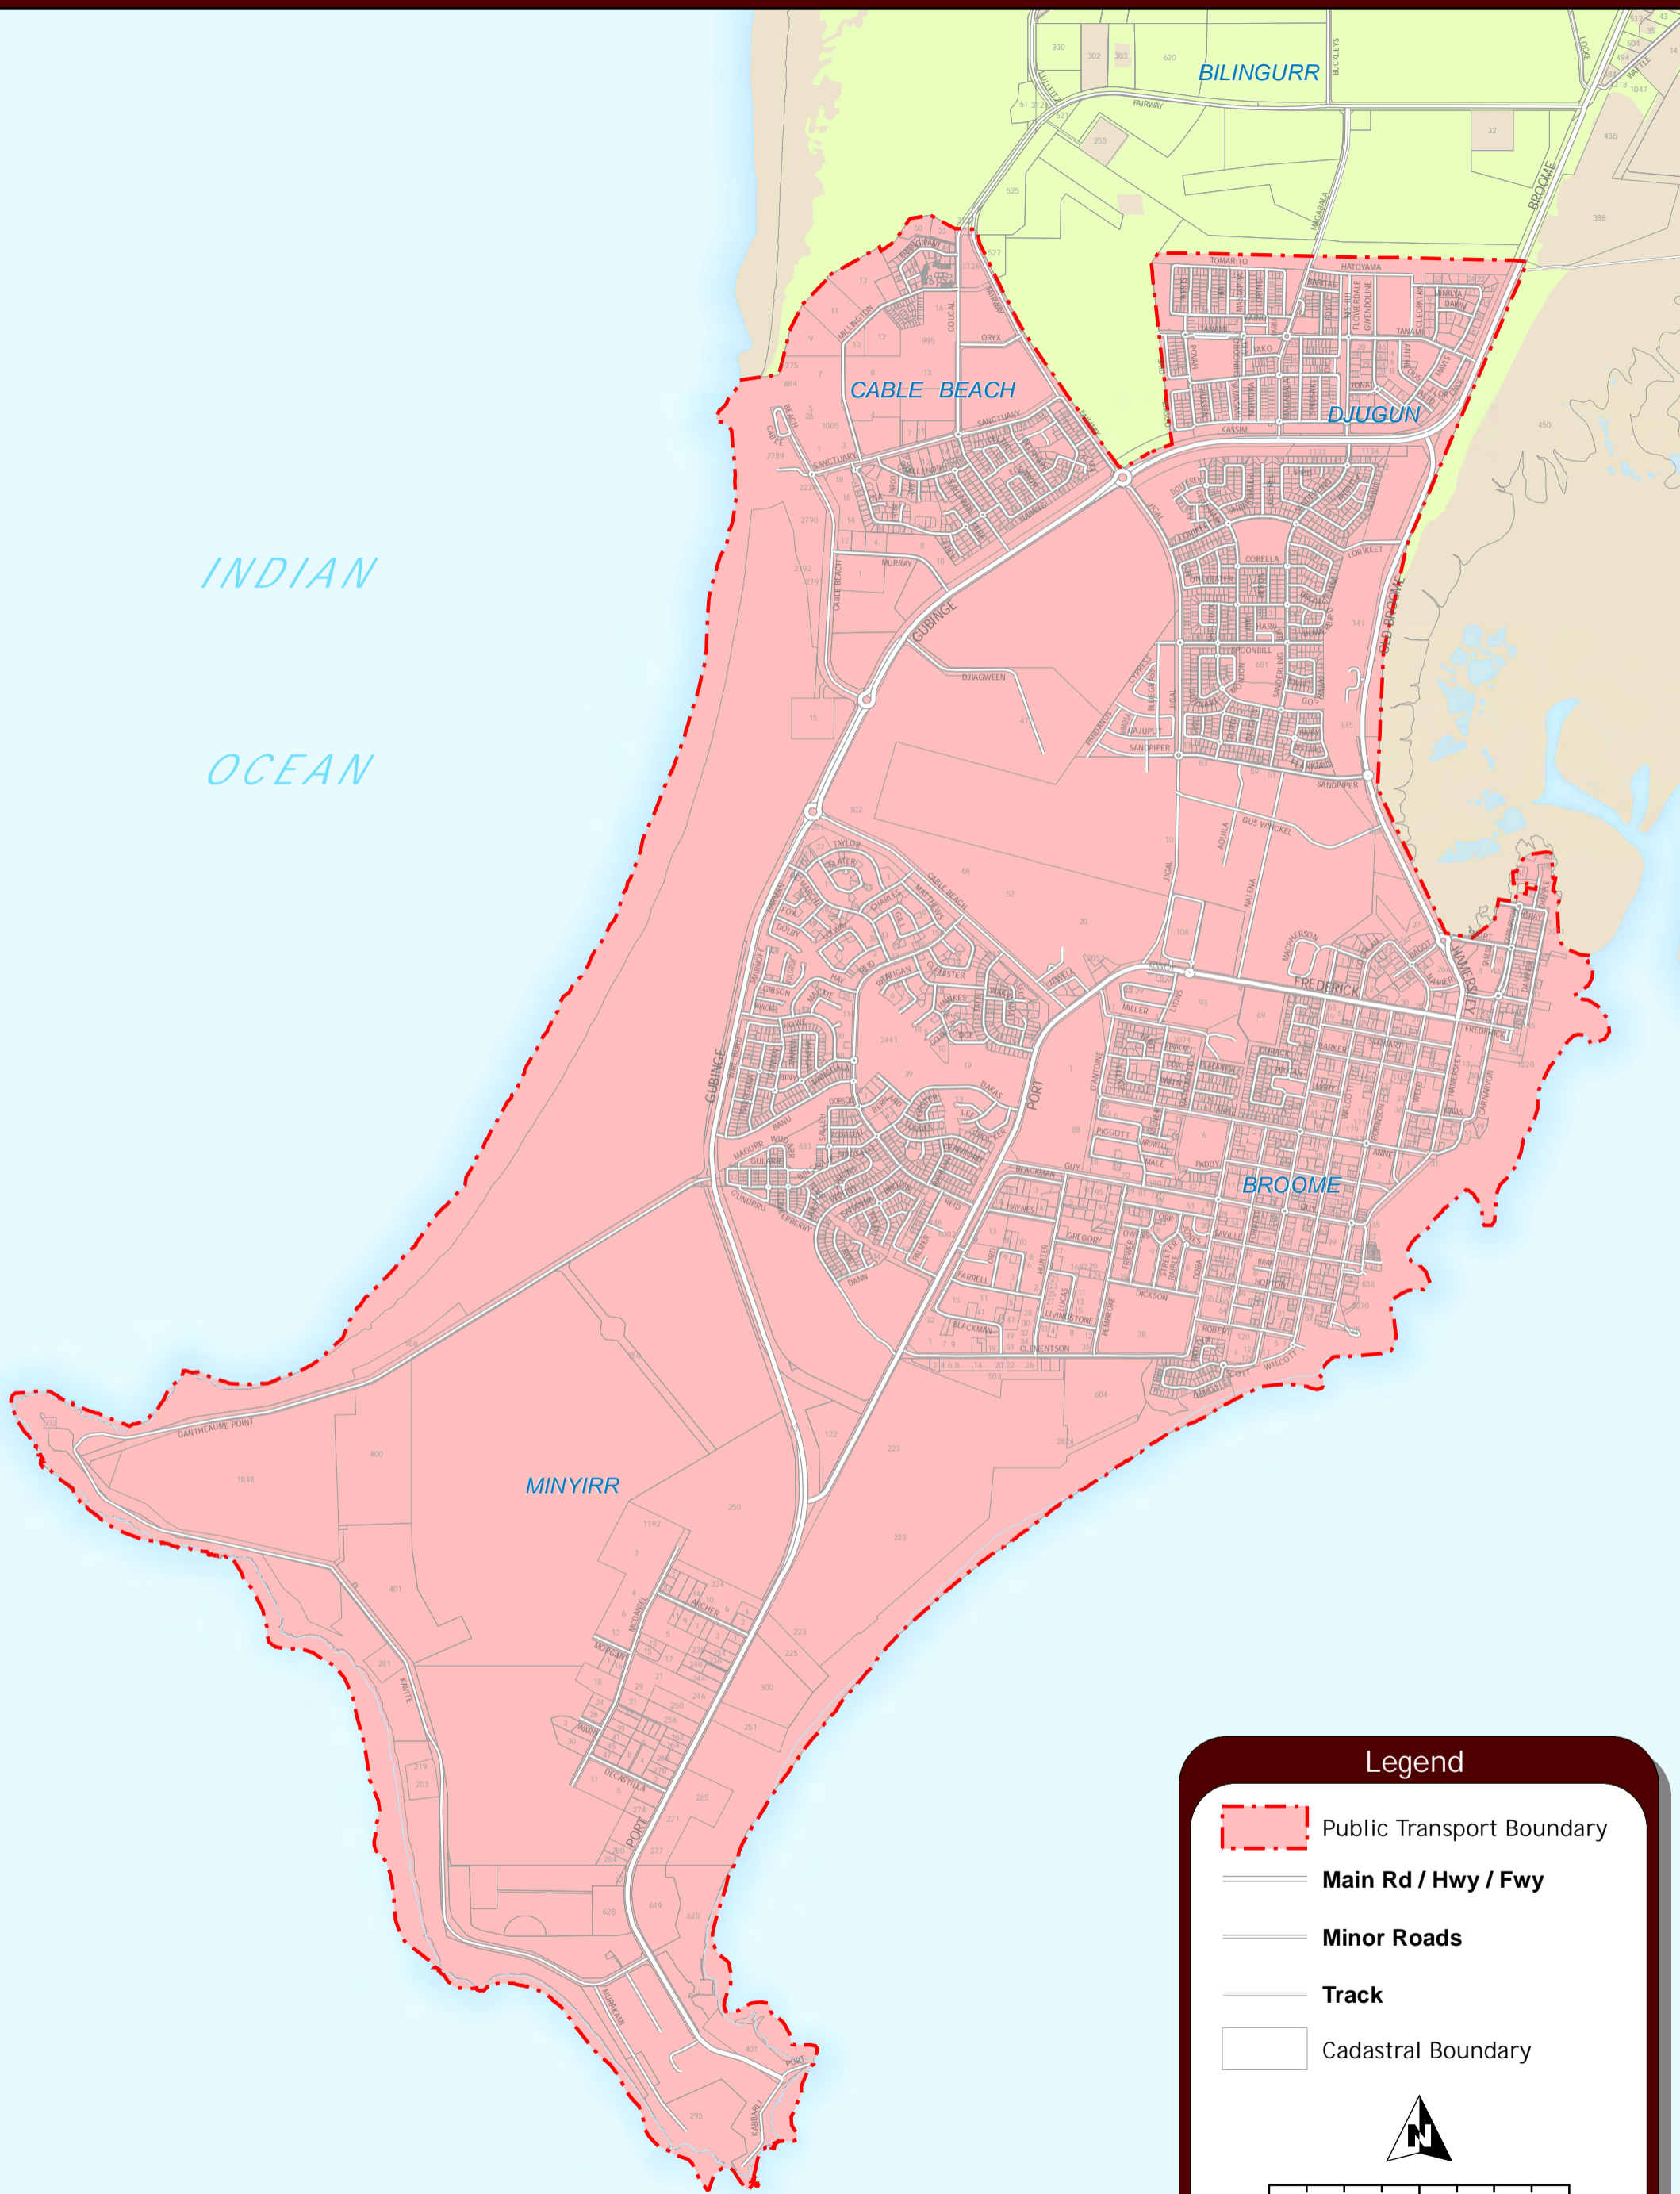

Broome Public Transport Area

Legend

-  Public Transport Boundary
-  Main Rd / Hwy / Fwy
-  Minor Roads
-  Track
-  Cadastral Boundary

0 0.375 0.75 1.5
Kilometres

Map Updated 01/08/2015